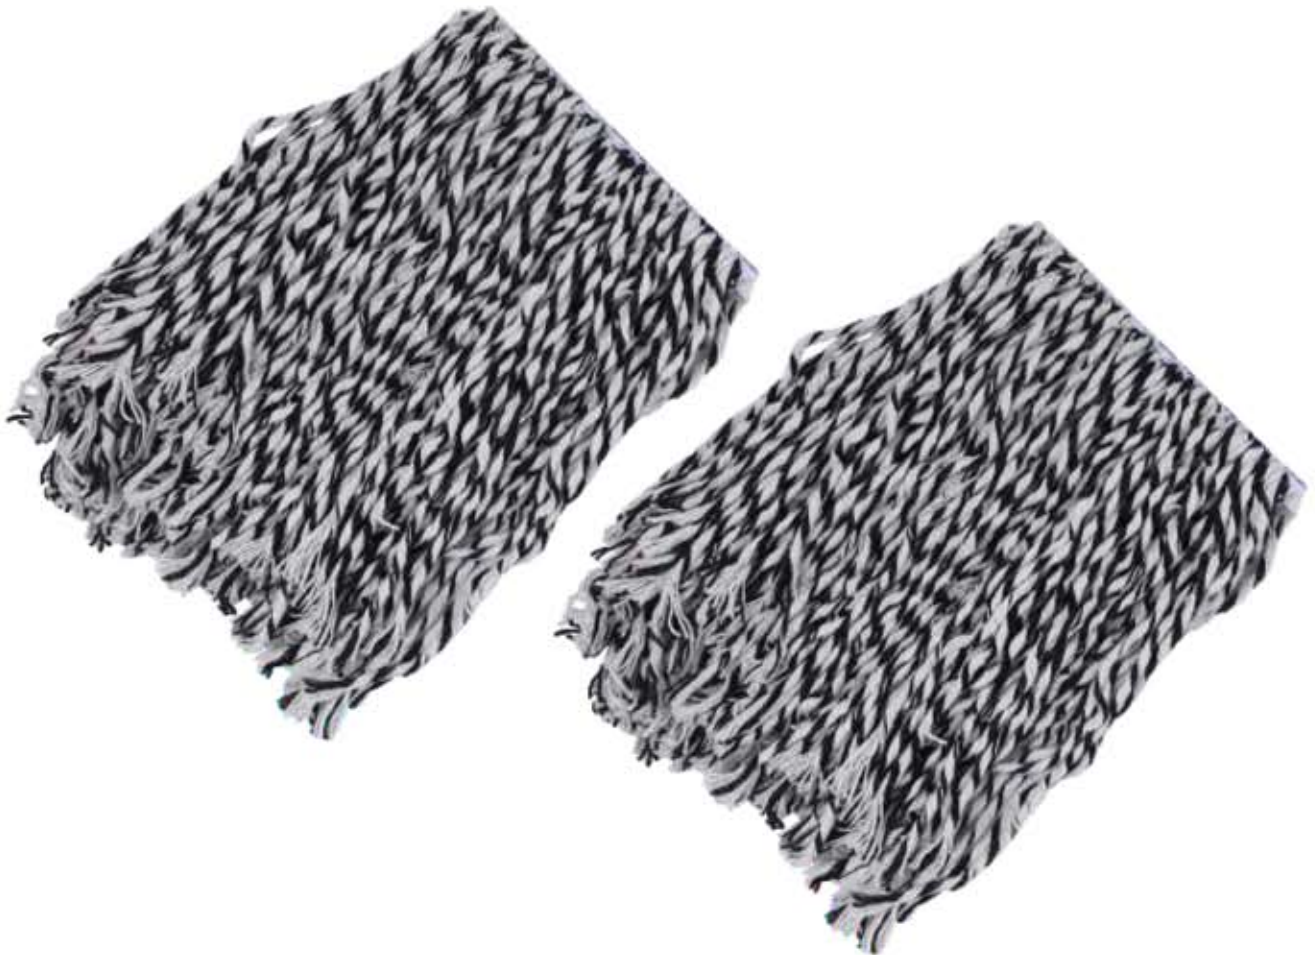

HIGH QUALITY
HIGH STRENGTH

MOP REFILLS

KVT-802

**9 Inch Refill Super
South Cotton (300 Gm)**

HIGH QUALITY
HIGH STRENGTH

MOP REFILLS

KVT-803

**12 Inch Refill Super
South Cotton (375 Gm)**