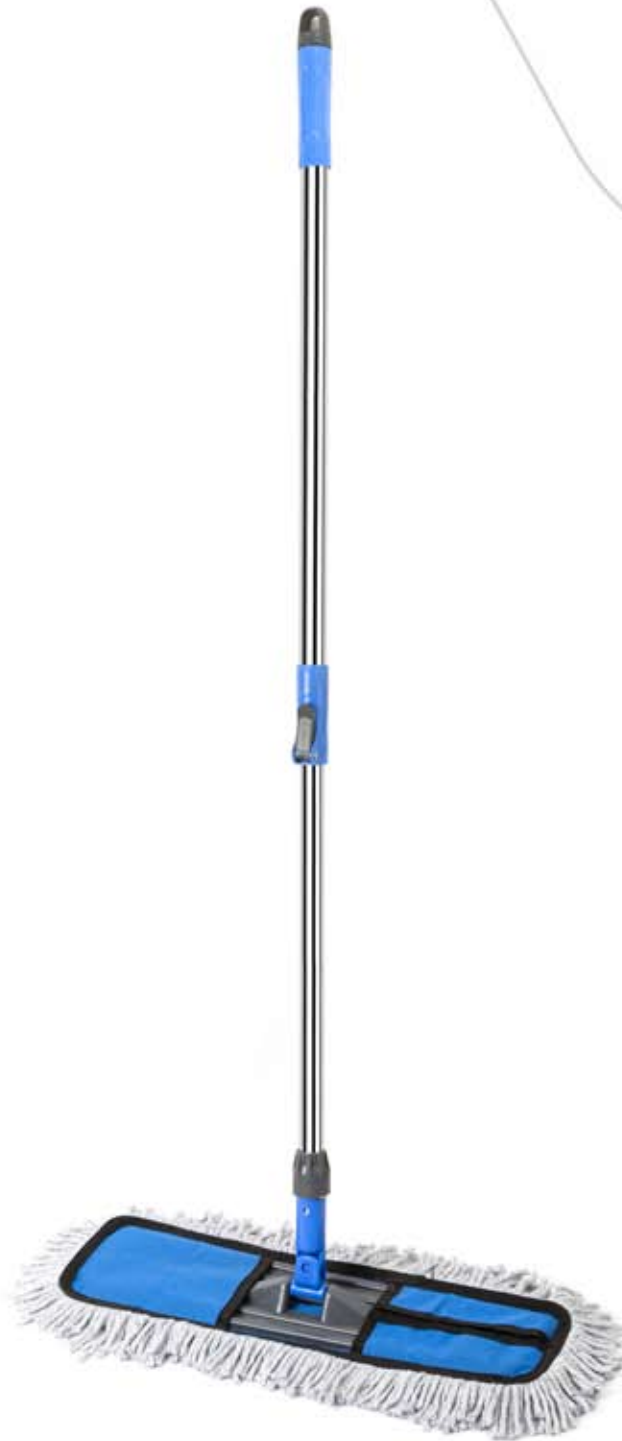

HIGH QUALITY
HIGH STRENGTH

CLIP AND FIT MOP
BOTTLE & ROUND MOP

KVT-616

**12 Inch Semi Black Clip Mop
With Handle 25 MM 4 Ft.**

HIGH QUALITY
HIGH STRENGTH

CLIP AND FIT MOP
BOTTLE & ROUND & DRY MOP

KVT-617

**24 Inch Dry Mop
With S.S. Telescopic Pipe 5 Feet**

HIGH QUALITY
HIGH STRENGTH

CLIP AND FIT MOP
BOTTLE & ROUND & DRY MOP

KVT-618

**18 Inch Dry Mop
With S.S. Telescopic Pipe 5 Feet**

HIGH QUALITY
HIGH STRENGTH

CLIP AND FIT MOP
BOTTLE & ROUND & DRY MOP

KVT-619