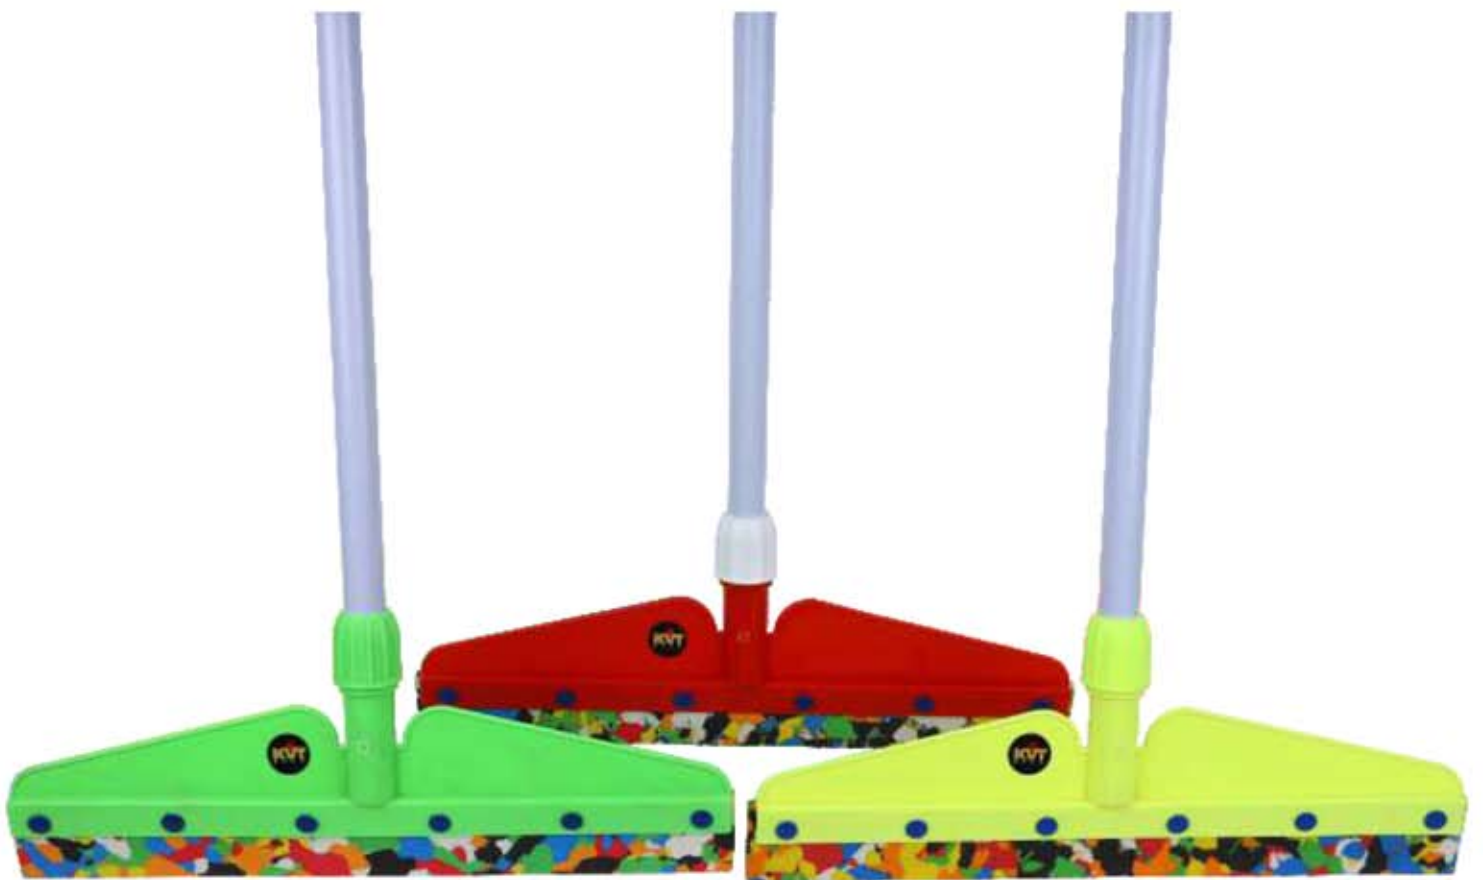

FLOOR WIPER
KVT-210

**21 Inch Virgin Jumbo Wiper
With 4 Ft. 25 MM Pipe**

**HIGH QUALITY
HIGH STRENGTH**