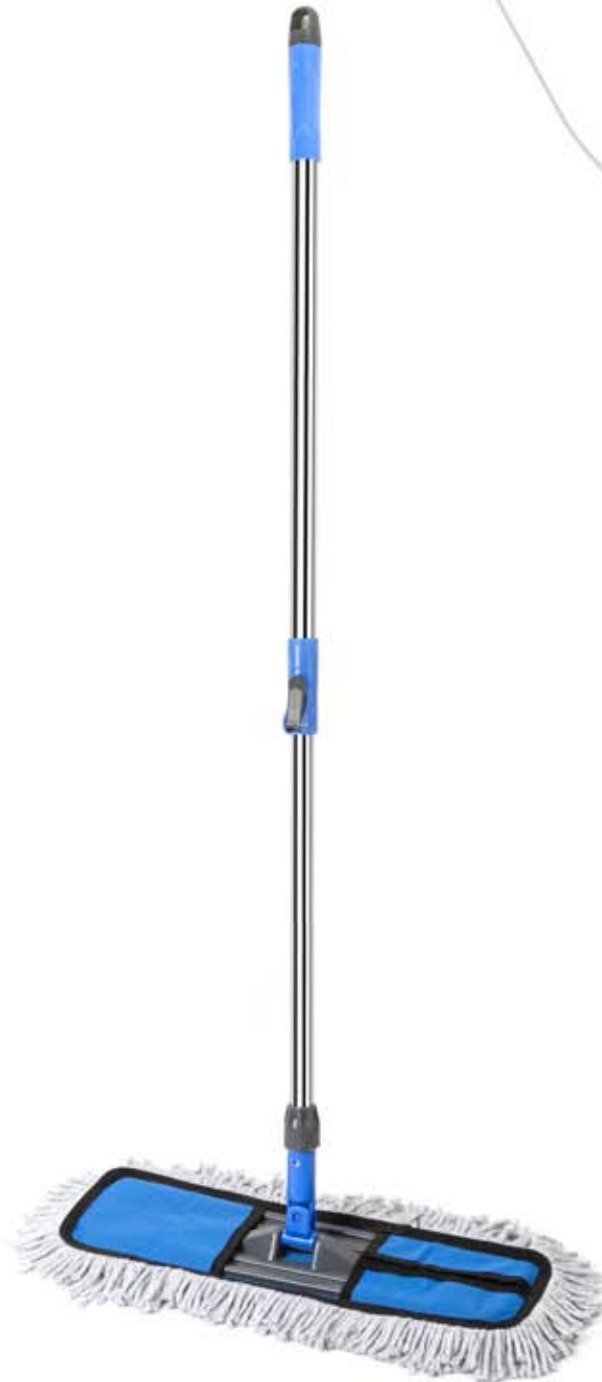

HIGH QUALITY
HIGH STRENGTH

CLIP AND FIT MOP
BOTTLE & ROUND MOP

KVT-616

**12 Inch Semi Black Clip Mop
With Handle 25 MM 4 Ft.**

HIGH QUALITY
HIGH STRENGTH

CLIP AND FIT MOP
BOTTLE & ROUND & DRY MOP

KVT-617

**24 Inch Dry Mop
With S.S. Telescopic Pipe 5 Feet**

HIGH QUALITY
HIGH STRENGTH

CLIP AND FIT MOP
BOTTLE & ROUND & DRY MOP

KVT-618

**18 Inch Dry Mop
With S.S. Telescopic Pipe 5 Feet**

HIGH QUALITY
HIGH STRENGTH

CLIP AND FIT MOP
BOTTLE & ROUND & DRY MOP

KVT-619