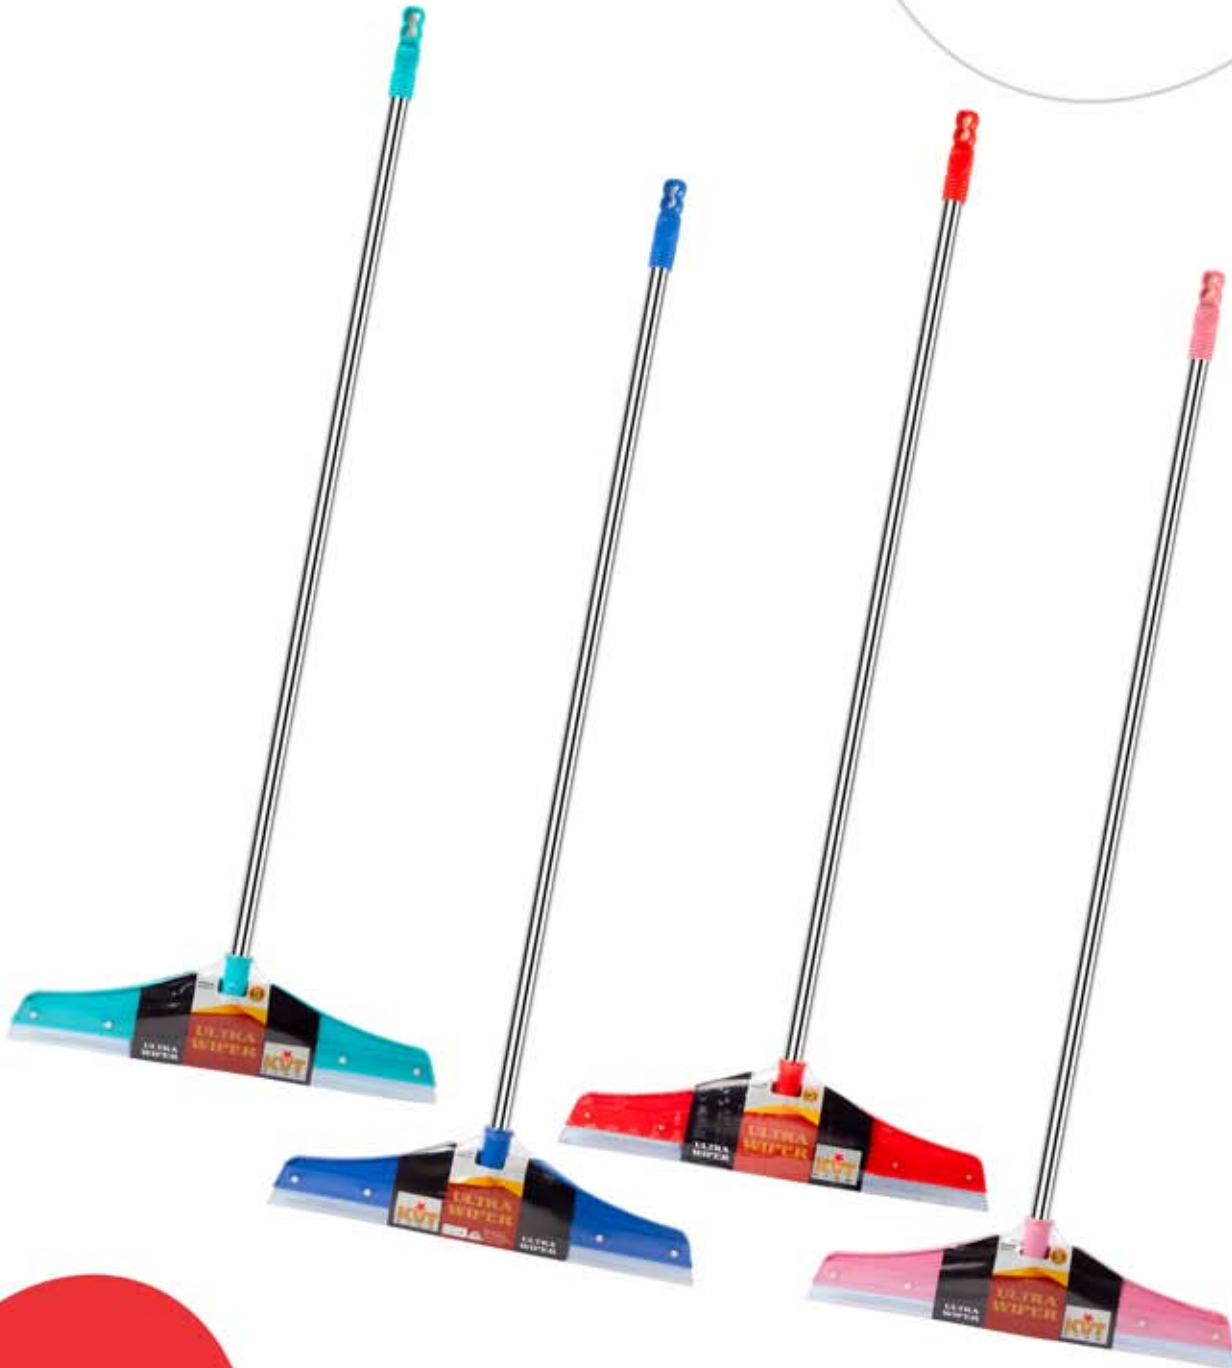

KVT-305

**21 Inch Ultra Wiper
With 4 Feet S.S. Pipe 25mm**

HIGH QUALITY
HIGH STRENGTH

KHARATA & BROOM
KVT-401

**Kharata Virgin
Broom (60 Stick)**

**HIGH QUALITY
HIGH STRENGTH**

KHARATA & BROOM
KVT-402

**Kharata Semi Virgin
Broom (60 Stick)**