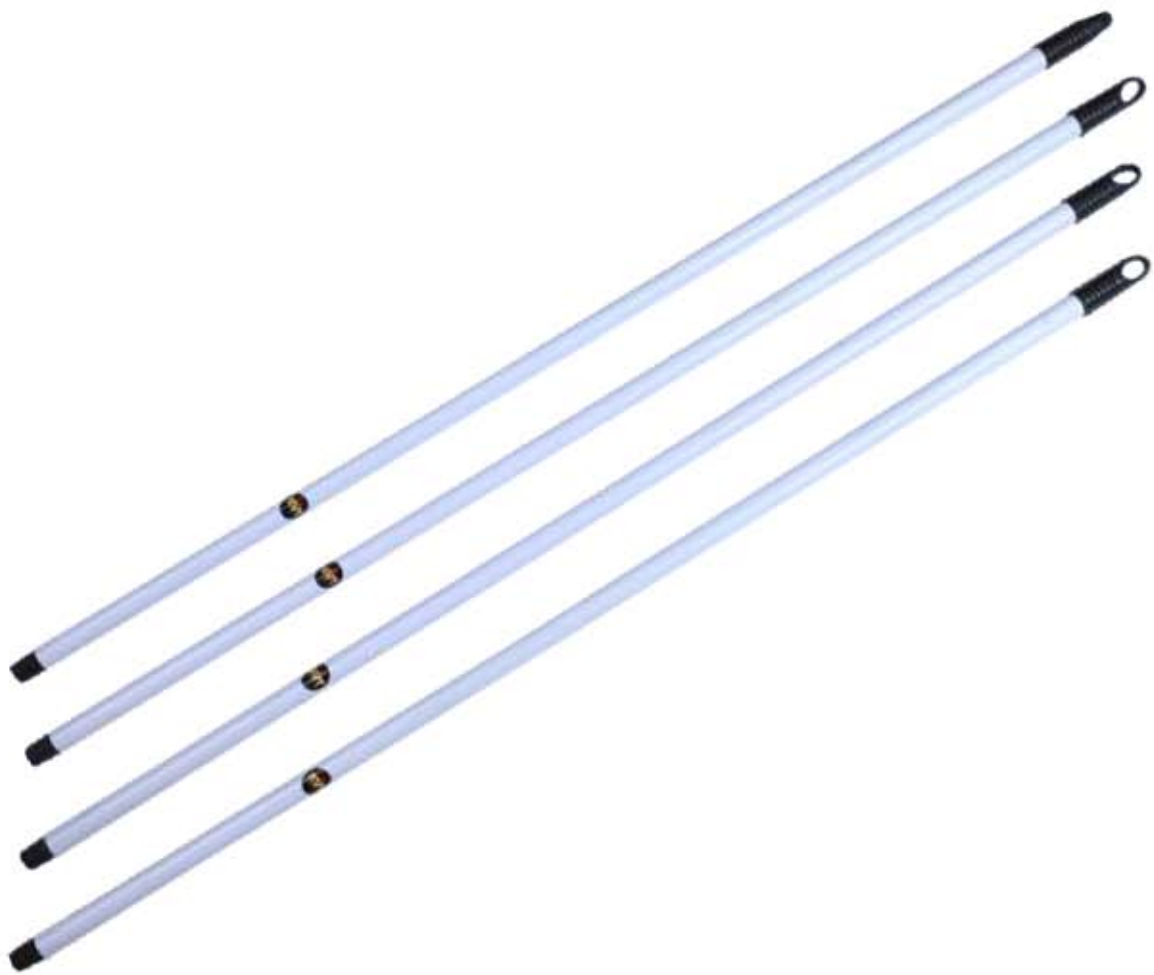

HANDLES
KVT-702

22mm Metal Pipe 4Ft

**HIGH QUALITY
HIGH STRENGTH**