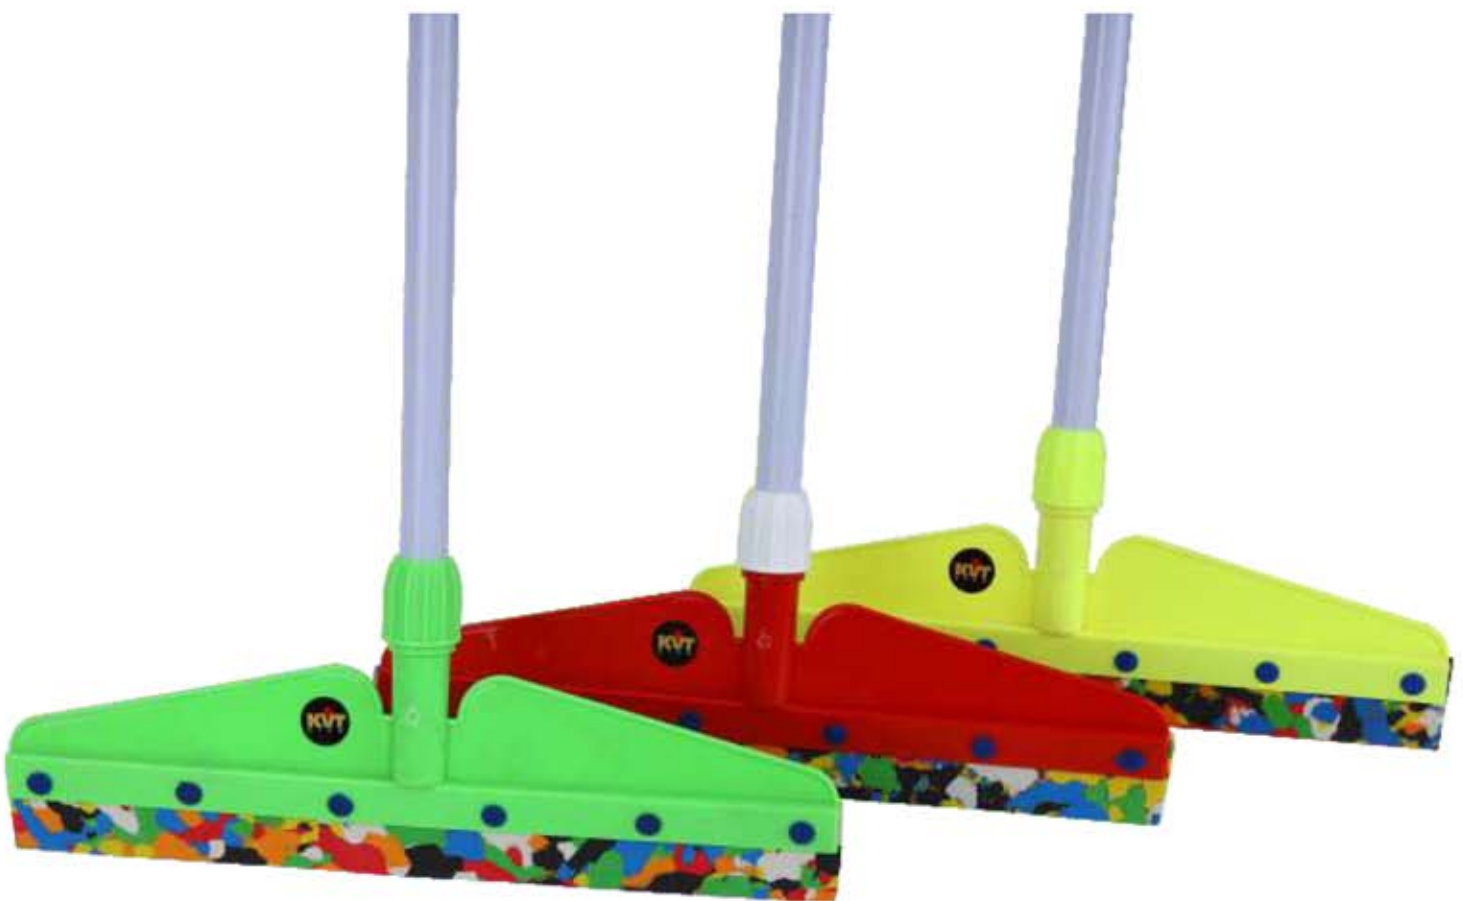

HIGH QUALITY
HIGH STRENGTH

FLOOR WIPER
KVT-208

**15 Inch Virgin Smart Wiper
With 3 Ft pipe 25 mm**

**HIGH QUALITY
HIGH STRENGTH**

FLOOR WIPER
KVT-209

**18 Inch Virgin King Wiper
With 4 Ft. 25 MM Pipe**

**HIGH QUALITY
HIGH STRENGTH**